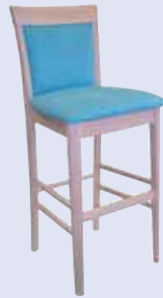

BAR AND BREAKFAST STOOLS

**NEW
RELEASE**

**NEW
RELEASE**

**NEW
RELEASE**