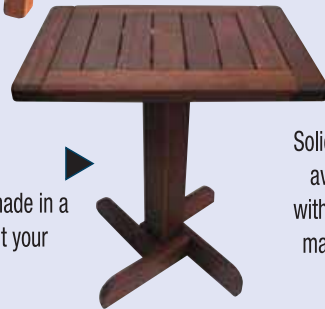

Milano

Madrid

• Indicates Semi Outdoor Use

# KWILLA COMMERCIAL FURNITURE

▲ Kwilla Bench Dry Bars are available in three standard sizes 1200mm, 1500mm and 1800mm.

▲ Kwilla Two Tier Dry Bar with a 800ømm top and a 600ømm centre shelf.

▲ Kwilla Tables can be made in a range of sizes to suit your requirements.