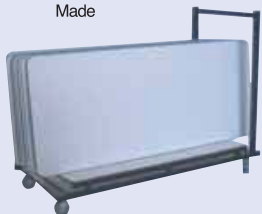

- Round or square tube fully welded frames
- Or the easy fit 60ømm legs in silver, white, black or brushed stainless look
- Over 60 Top colours available
- Custom made sizes in all finishes

Australian
Made