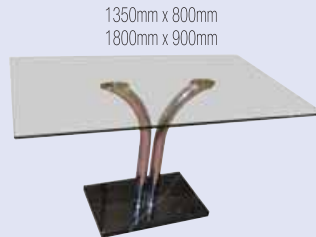

## GLASS DINING TABLES

1000mm

4Am Dining Table

2100mm x 900mm

Kartell Dining Table

1350mm x 800mm  
1800mm x 900mm

Aero Dining Table

900mm