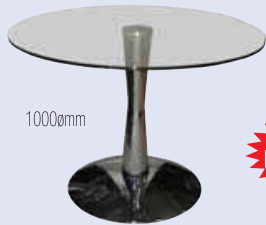

## GLASS DINING TABLES

1000mm

4Am Dining Table

2100mm x 900mm

Kartell Dining Table

1350mm x 800mm  
1800mm x 900mm

Aero Dining Table

900mm